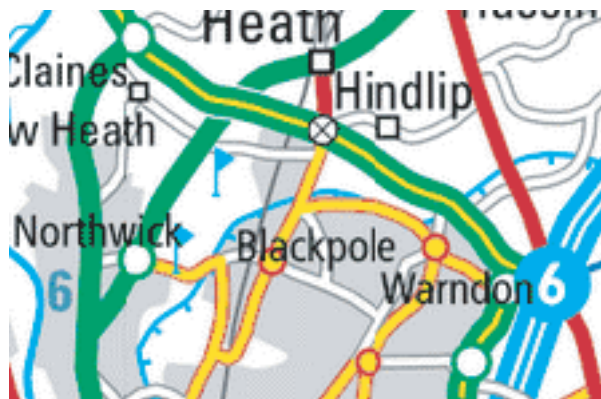

# How to Find Us

- Exit M5 at Junction 6
- Take A449 towards Worcester / Kidderminster for approx 2 miles
- Take the second exit at the roundabout
- Continue down Ombersley Road for approx 1.5 miles
- Turn right at traffic lights with a Wedding Shop opposite
- Continue down Barbourne Rd until you reach Intoto Kitchen shop
- Turn left into St.Georges Lane when you reach the Kitchen shop
- Take the 3rd left into St.Georges Lane North
- Go over the canal bridge
- Turn left into Gregory's Bank
- Turn right into the 2nd set of gates
- Continue until you reach Calder Ltd